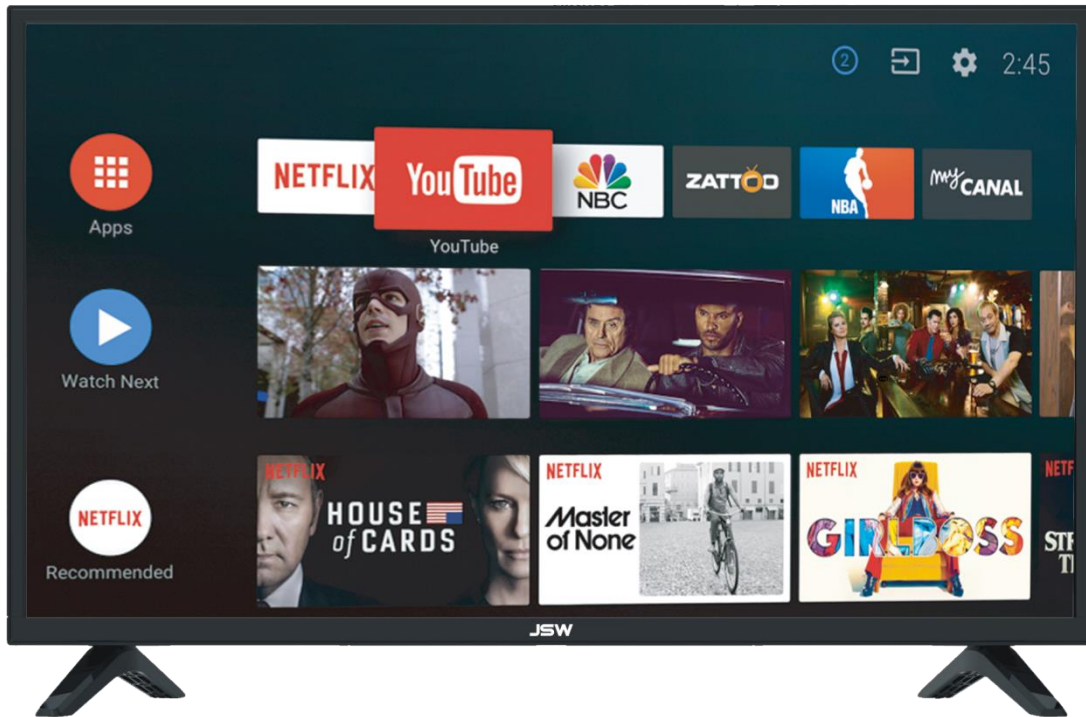

JSW
Smart Television

JT-SA42008GXSAMK

Dynamic Contrast Ratio

WIFI & LAN Connect

Full Android

HDMI Port

USB Function

HD TV 720p/1080i

Available In:
1Gb RAM & 8Gb ROM

HDMI™

USB

HDTV

Screen
mirroring

Android 8.0
OREO