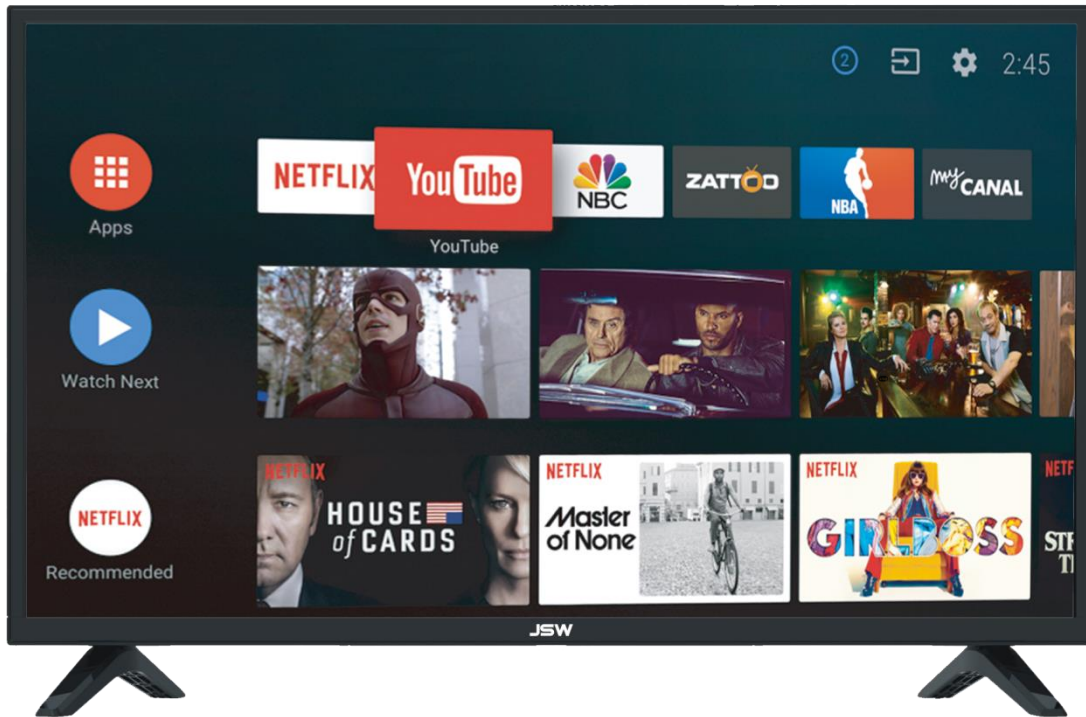

JSW

JSW
Smart Television

JT-SA32008GXSAMK

Dynamic Contrast Ratio

WIFI & LAN Connect

Full Android

HDMI Port

USB Function