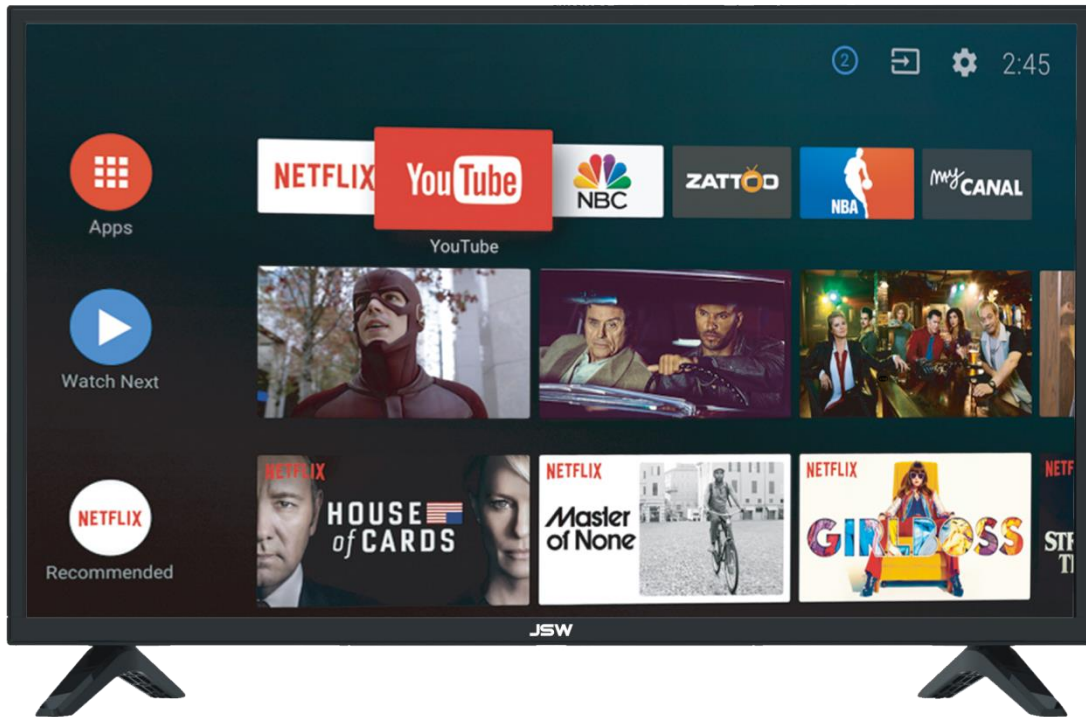

HDTV

Screen
mirroring

Android 8.0
OREO

JSW
Smart Television

JT-SA53008GXSAMK

Dynamic Contrast Ratio

WIFI & LAN Connect

Full Android