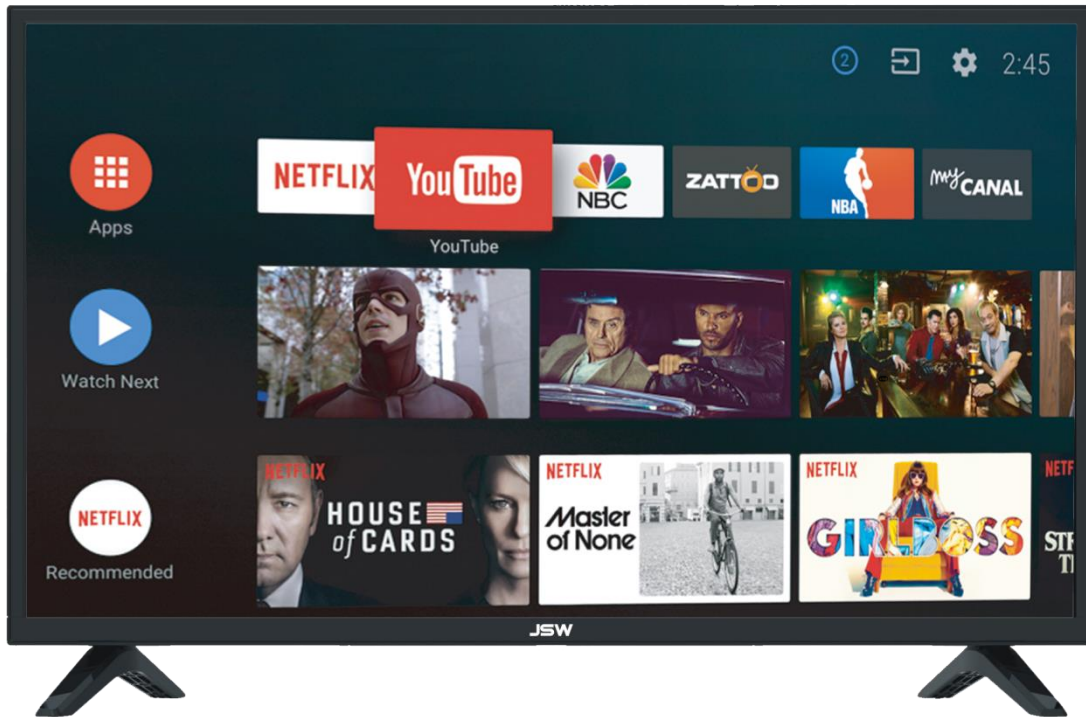

JSW
Smart Television

JT-SA58008GXSAMK

Dynamic Contrast Ratio

WiFi & LAN Connect

Full Android

HDMI Port

USB Function

HD TV 720p/1080i

Available In:
1Gb RAM & 8Gb ROM

HDMI™

USB

HDTV

Screen
mirroring

Android 8.0
OREO