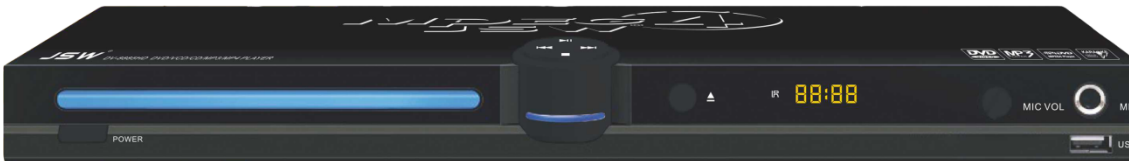

Progressive Scan

Built-In Speakers

5.1 Channel Audio Output

Big MPEG4 Player

DV-8833 (Non-HDMI)

DV-8863HD

DV-8885HD

Big MPEG4-2 Player