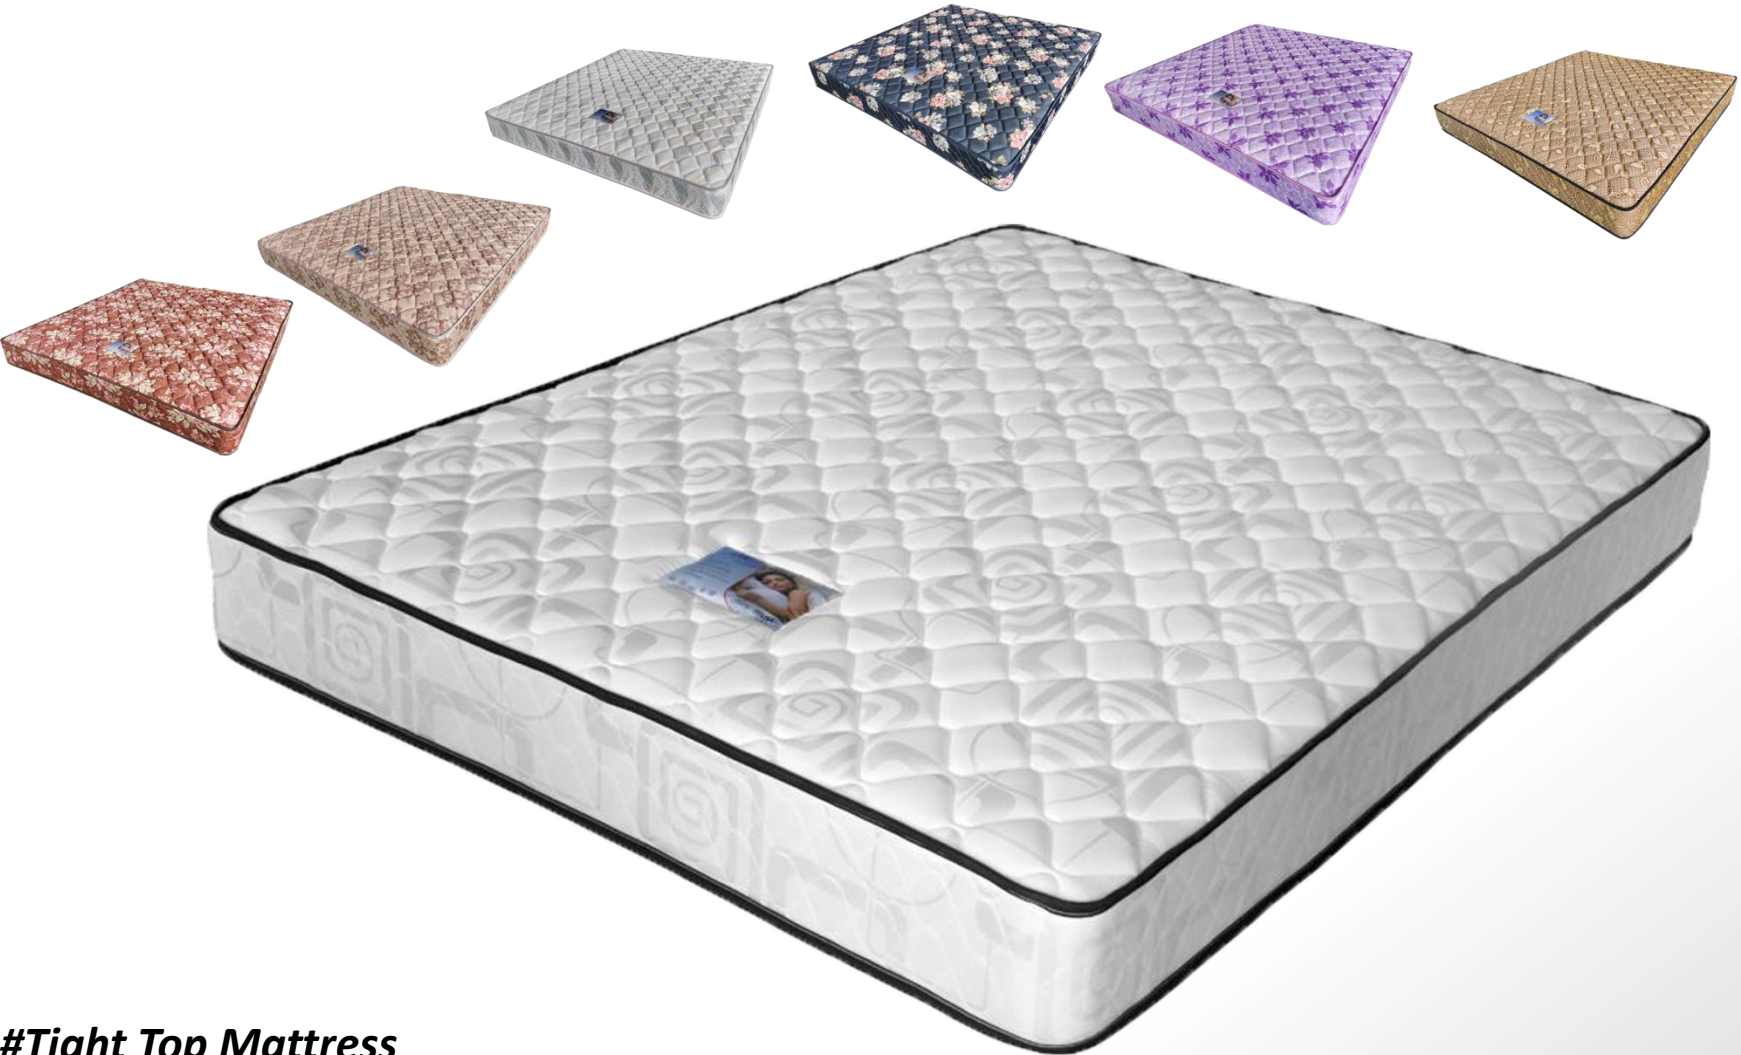

JSW
Mattress

JMAT01TTC*

#Tight Top Mattress
#Tricot Fabric

Available In: Double, Queen & King