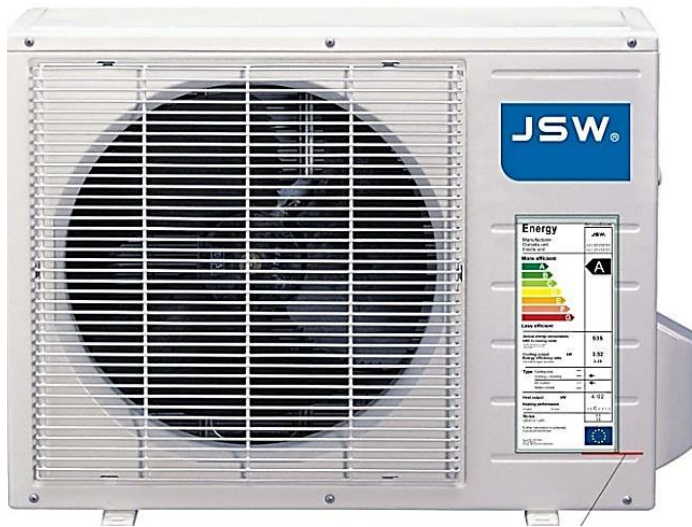

Fully Functional Remote

5 Control Settings:

*Cool *Feel *Heat

*Dry *Fan

Available In: 12000BTU, 18000BTU & 24000BTU

JSW
Air Conditioner

JACSPLIT

Cooling & Heating