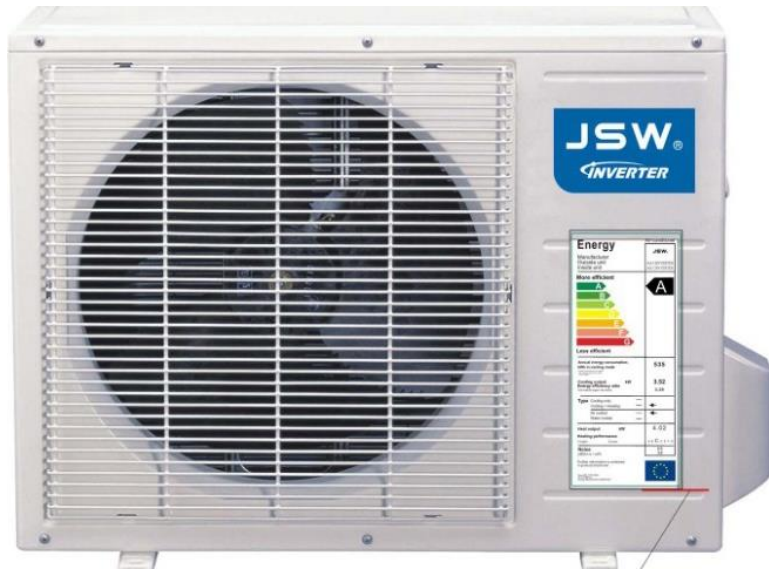

JSW
Air Conditioner

JACINVERTER

Cooling & Heating

5 Fan Speed Settings

Swing Option

24 Hrs. Timer Setting

Digital Display

Fully Functional Remote

5 Control Settings:

*Cool *Feel *Heat

*Dry *Fan

Available In: 12000BTU, 18000BTU & 24000BTU