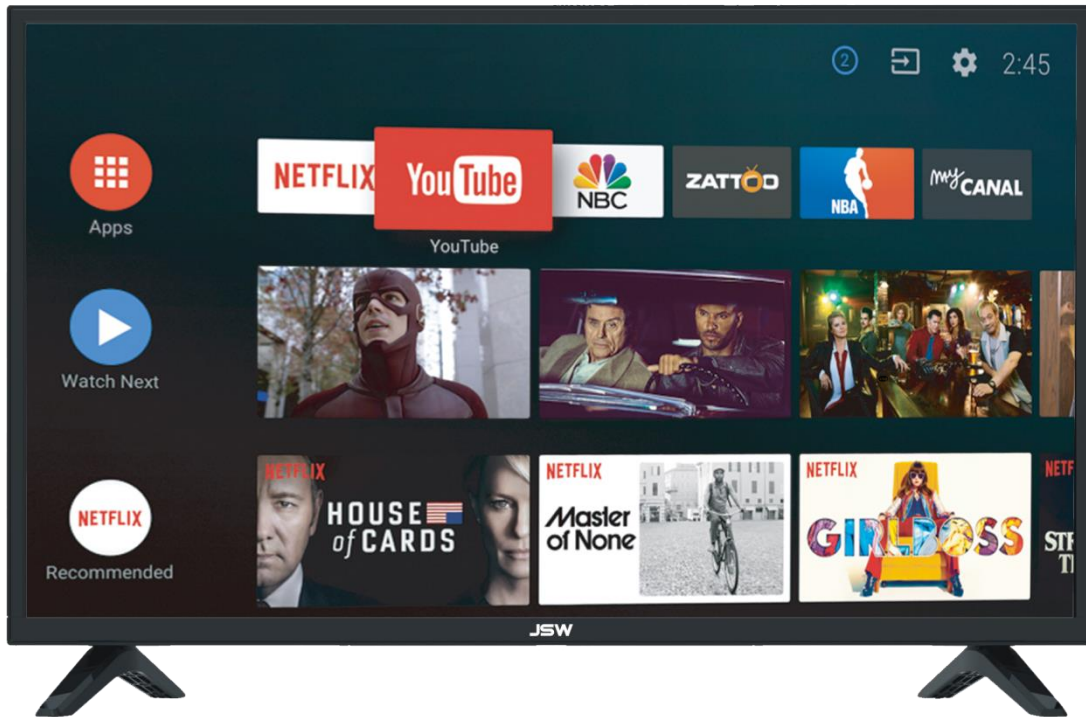

HDMI™

USB

HDTV

Screen
mirroring

Android 8.0
OREO

JSW
Smart Television

JT-SA45008GXSAMK

Dynamic Contrast Ratio